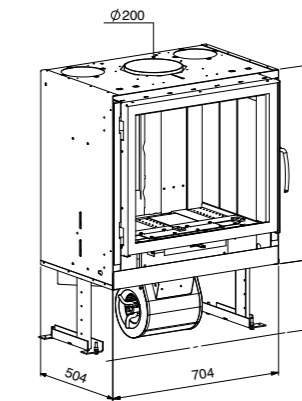

DESIGN 700 GREEN

1. → EFFECTIVE POWER
2. > WITH VENTILATION :
     MINI : 8 KW / MAXI : 16 KW
   - > WITHOUT REQUIRING VENTILATION :
     MINI : 6 KW / MAXI : 14 KW
3. EFFICIENCY : 77%
4. → POTENCIA EFECTIVA
5. > CON VENTILACIÓN :
     MINI : 8 KW / MAXI : 16 KW
   - > SIN VENTILACIÓN :
     MINI : 6 KW / MAXI : 14 KW
6. RENDIMIENTO : 77%