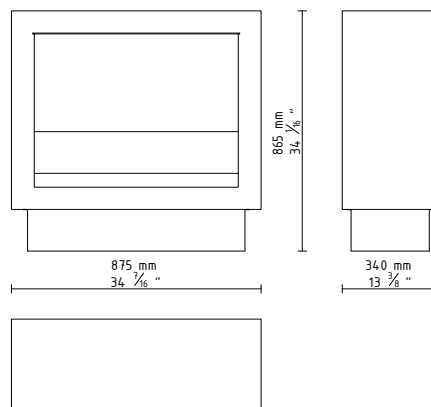

DIMENSIONS:

TECHNICAL DATA:

Capacity: 2,75 L / [US] 0,7 gal / [UK] 0,6 gal

Burning time: ~5 h

Heat output: 4,0 kW / 13648 BTU

Net weight: 45 kg / 99 lbs

Air circulation: min. 1/h

Minimum room size:

58 m³ / 2039 ft³ (22 m² / 237 ft² with a height of 2,6 m / 8,53 ft)

Power supply: 230 V / 115 V

Finish:

TOP: black powder coated steel,

CASING: lacquered MDF colour: white silk matt / black silk matt, black powder coated

steel, brushed stainless steel,

GLASS SHIELD: hardened glass