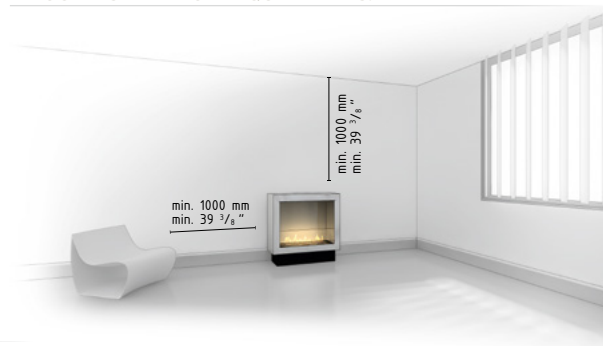

INDOOR INSTALLATION REQUIREMENTS:

download **PRODUCT INSTRUCTION**