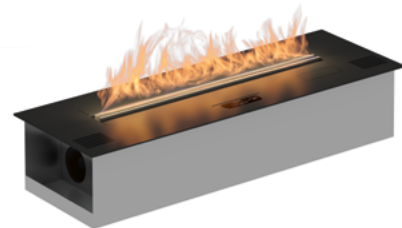

DIMENSIONS: