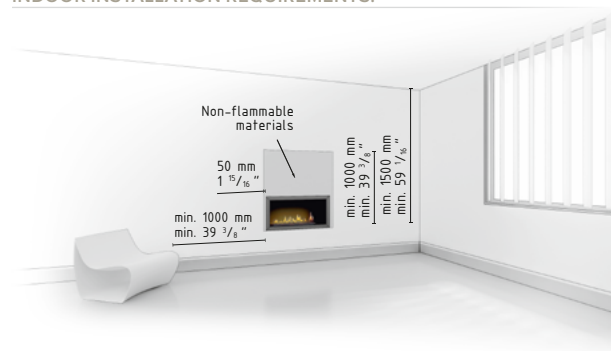

INDOOR INSTALLATION REQUIREMENTS:

download PRODUCT INSTRUCTION