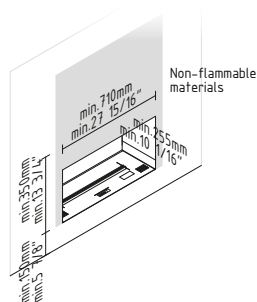

PrimeFire PushButtonFireplaces

PrimeFire

*Fire technology with an easy assembly
Real fire at the push of a button*

FEATURES:

- BEV* Technology
- No smell / no ash / no smoke
- Optional remote controllable
- Advanced safety sensors
- Automatic shutdown in case of errors
- Child Lock
- Advanced microprocessor
- Diode display
- Control panel
- Intuitive control
- 2 levels of flame height
- Easy installation
- Possibility of joining modules
- No additional installation
- No additional ventilation required
- No chimney required
- Electrical connection required
- For indoor use
- Eco-friendly
- Certified

TECHNICAL DATA:

Capacity: 2,75 L / [US] 0,7 gal / [UK] 0,6 gal

Burning time: ~5 h

Heat output: 4,0 kW / 13648 BTU

Net weight: 11 kg / 24 lbs

Air circulation: min. 1/h

Minimum room size:
58 m³ / 2039 ft³ (22 m² / 237 ft² with a height of 2,6 m / 8,53 ft)

Power supply: 230 V / 115 V

Finish:

TOP: black powder coated steel,

CASING: galvanized steel

INSTALLATION:

www.PLANIKAFires.com