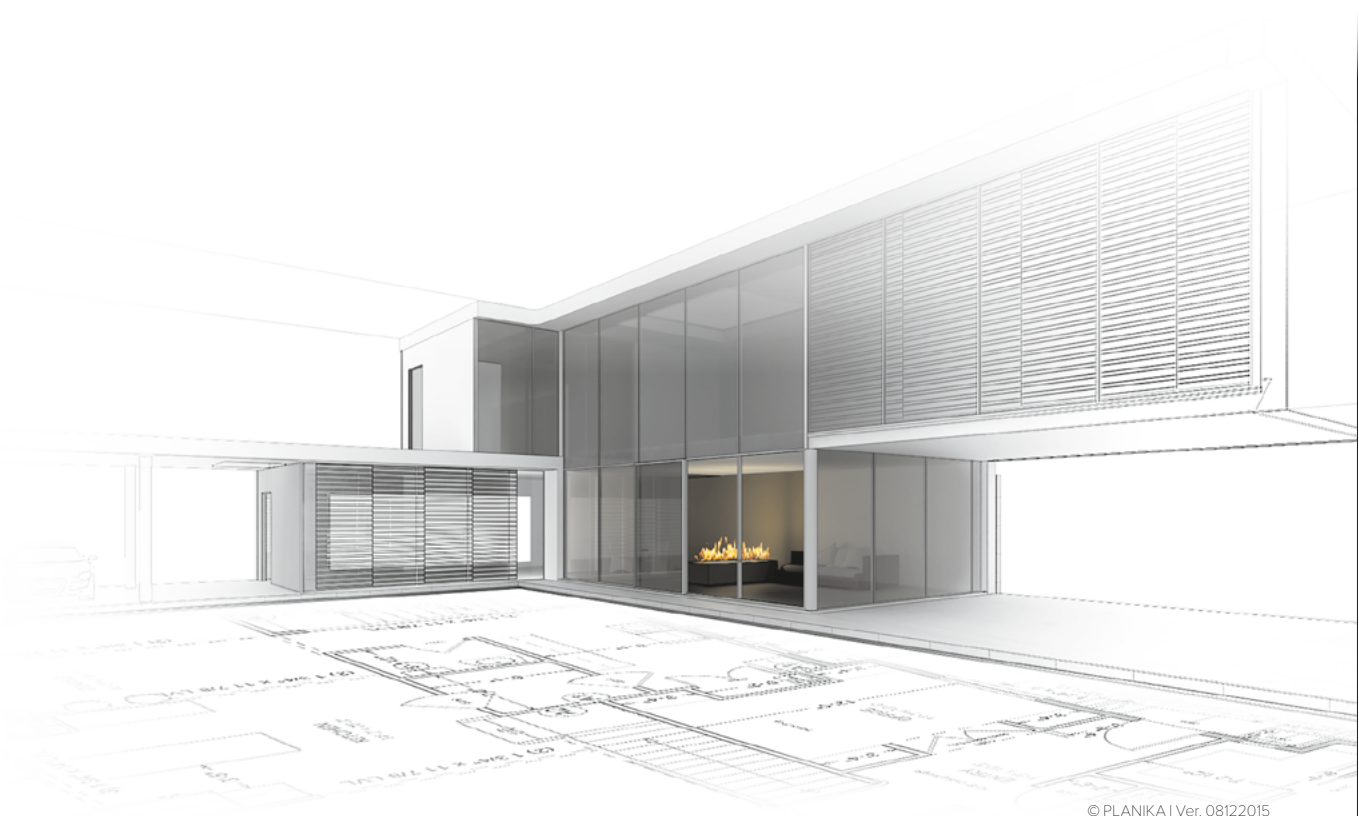

PushButtonFireplaces

intelligent fire

© PLANIKA | Ver. 08122015

PrimeFire PushButtonFireplaces

PrimeFire

*Fire technology with an easy assembly
Real fire at the push of a button*

FEATURES:

- BEV* Technology
- No smell / no ash / no smoke
- Optional remote controllable
- Advanced safety sensors
- Automatic shutdown in case of errors
- Child Lock
- Advanced microprocessor
- Diode display
- Control panel
- Intuitive control
- 2 levels of flame height
- Easy installation
- Possibility of joining modules
- No additional installation
- No additional ventilation required
- No chimney required
- Electrical connection required
- For indoor use
- Eco-friendly
- Certified

* BEV Technology – A patented process resulting in the clean burning of bio-ethanol fuel vapours.

TECHNICAL DATA:

Capacity: 2,75 L / [US] 0,7 gal / [UK] 0,6 gal

Burning time: ~5 h

Heat output: 4,0 kW / 13648 BTU

Net weight: 11 kg / 24 lbs

Air circulation: min. 1/h

Minimum room size:
58 m³ / 2039 ft³ (22 m² / 237 ft² with a height of 2,6 m / 8,53 ft)

Power supply: 230 V / 115 V

Finish:

TOP: black powder coated steel,