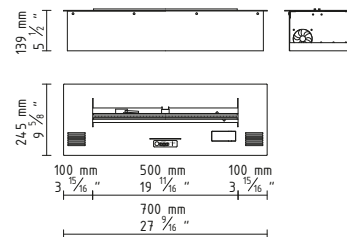

PrimeFire PushButtonFireplaces

PrimeFire

*Fire technology with an easy assembly
Real fire at the push of a button*

FEATURES:

- BEV* Technology
- No smell / no ash / no smoke
- Optional remote controllable
- Advanced safety sensors
- Automatic shutdown in case of errors
- Child Lock
- Advanced microprocessor
- Diode display
- Control panel
- Intuitive control
- 2 levels of flame height
- Easy installation
- Possibility of joining modules
- No additional installation
- No additional ventilation required
- No chimney required
- Electrical connection required
- For indoor use
- Eco-friendly
- Certified

TECHNICAL DATA:

Capacity: 2,75 L / [US] 0,7 gal / [UK] 0,6 gal

Burning time: ~5 h

Heat output: 4,0 kW / 13648 BTU

Net weight: 11 kg / 24 lbs

Air circulation: min. 1/h

Minimum room size:
58 m³ / 2039 ft³ (22 m² / 237 ft² with a height of 2,6 m / 8,53 ft)

Power supply: 230 V / 115 V

Finish:

TOP: black powder coated steel,

CASING: galvanized steel

INSTALLATION:

www.PLANIKAFires.com

DIMENSIONS:

INDOOR INSTALLATION REQUIREMENTS:

download PRODUCT INSTRUCTION